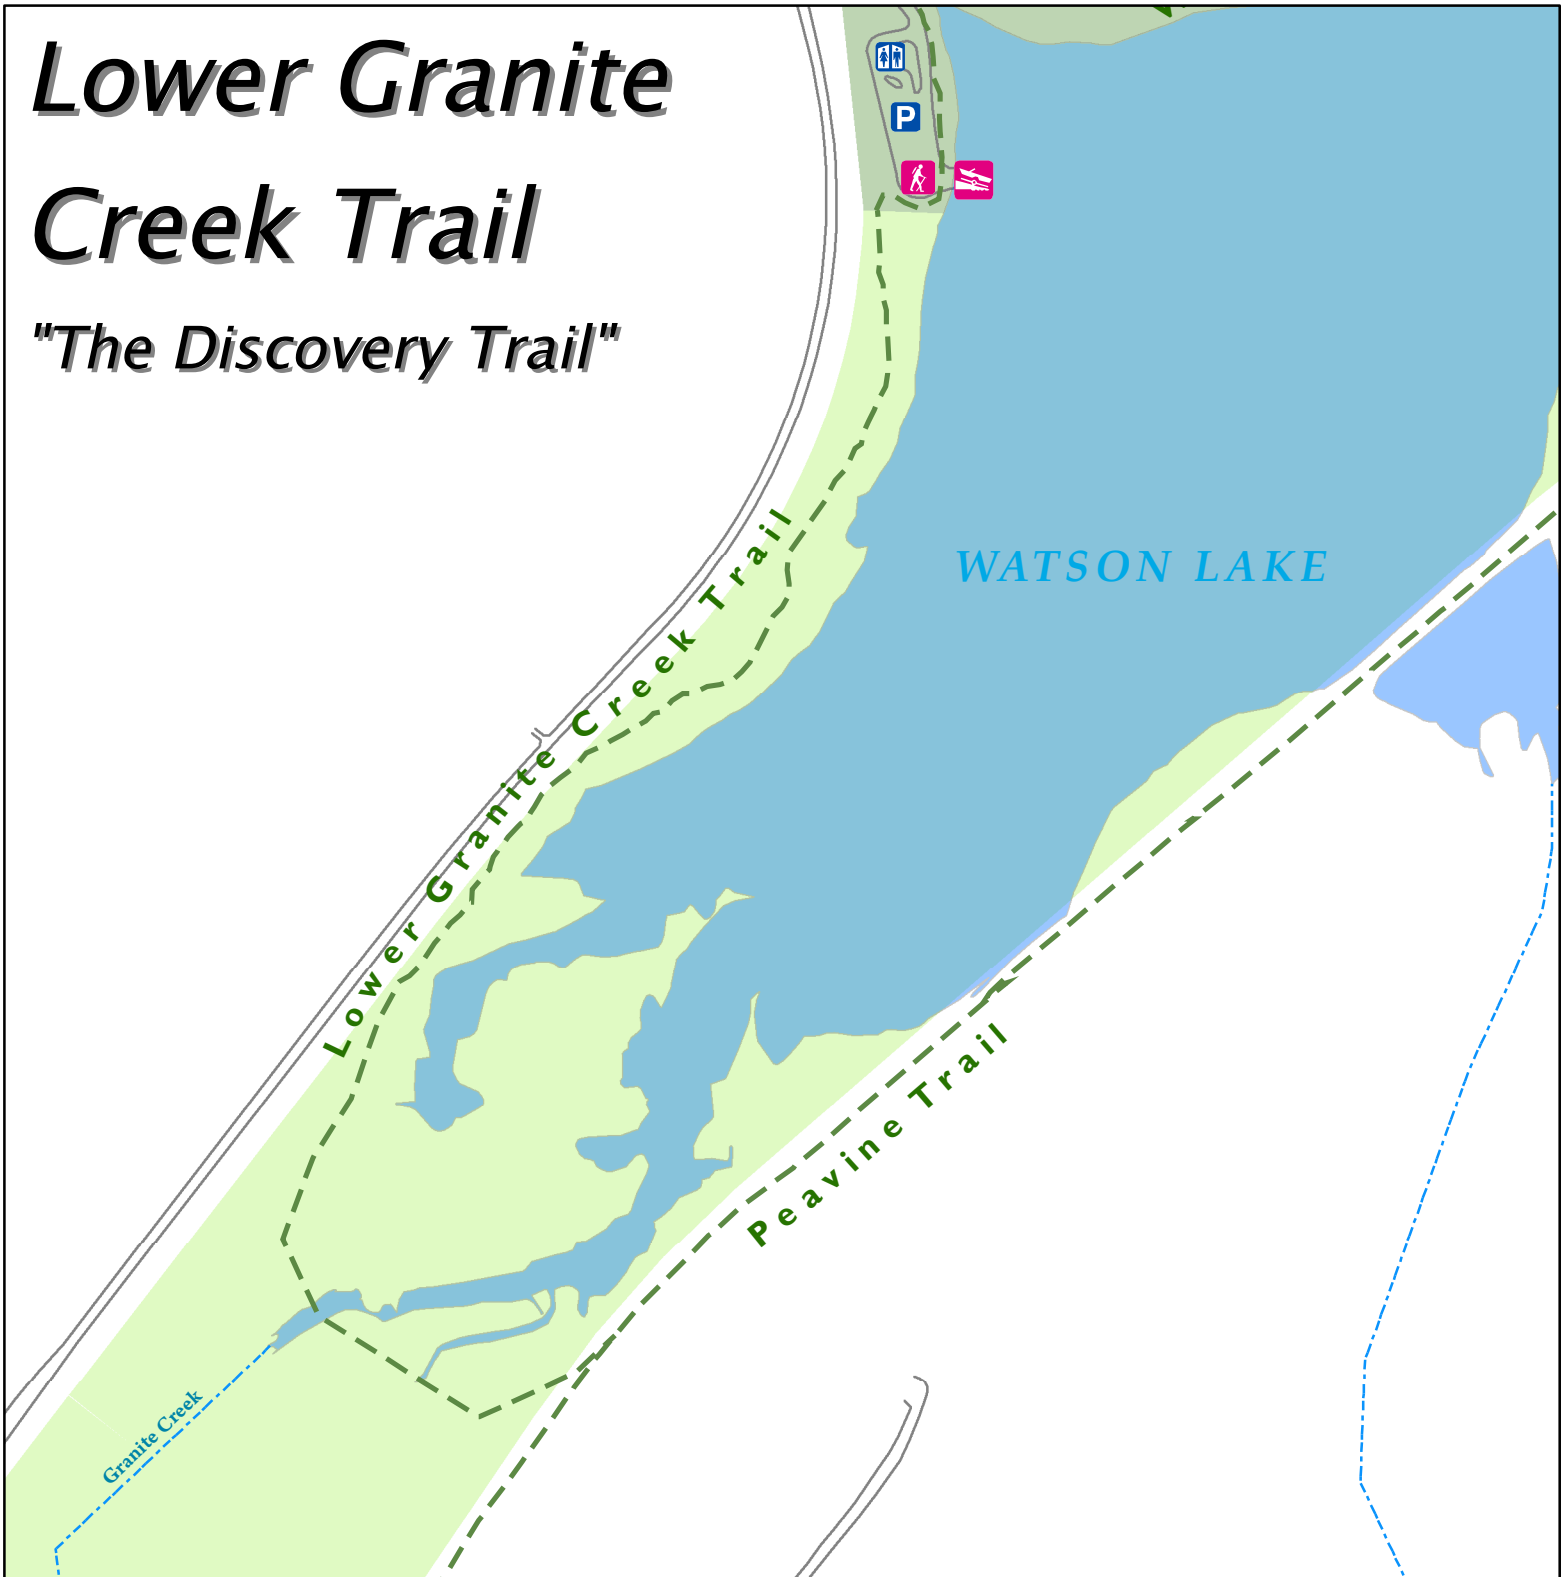

Lower Granite Creek Trail

"The Discovery Trail"

Key

- Trail
- Parking
- Restroom
- Trailhead
- Boat Ramp
- Park
- Open Space